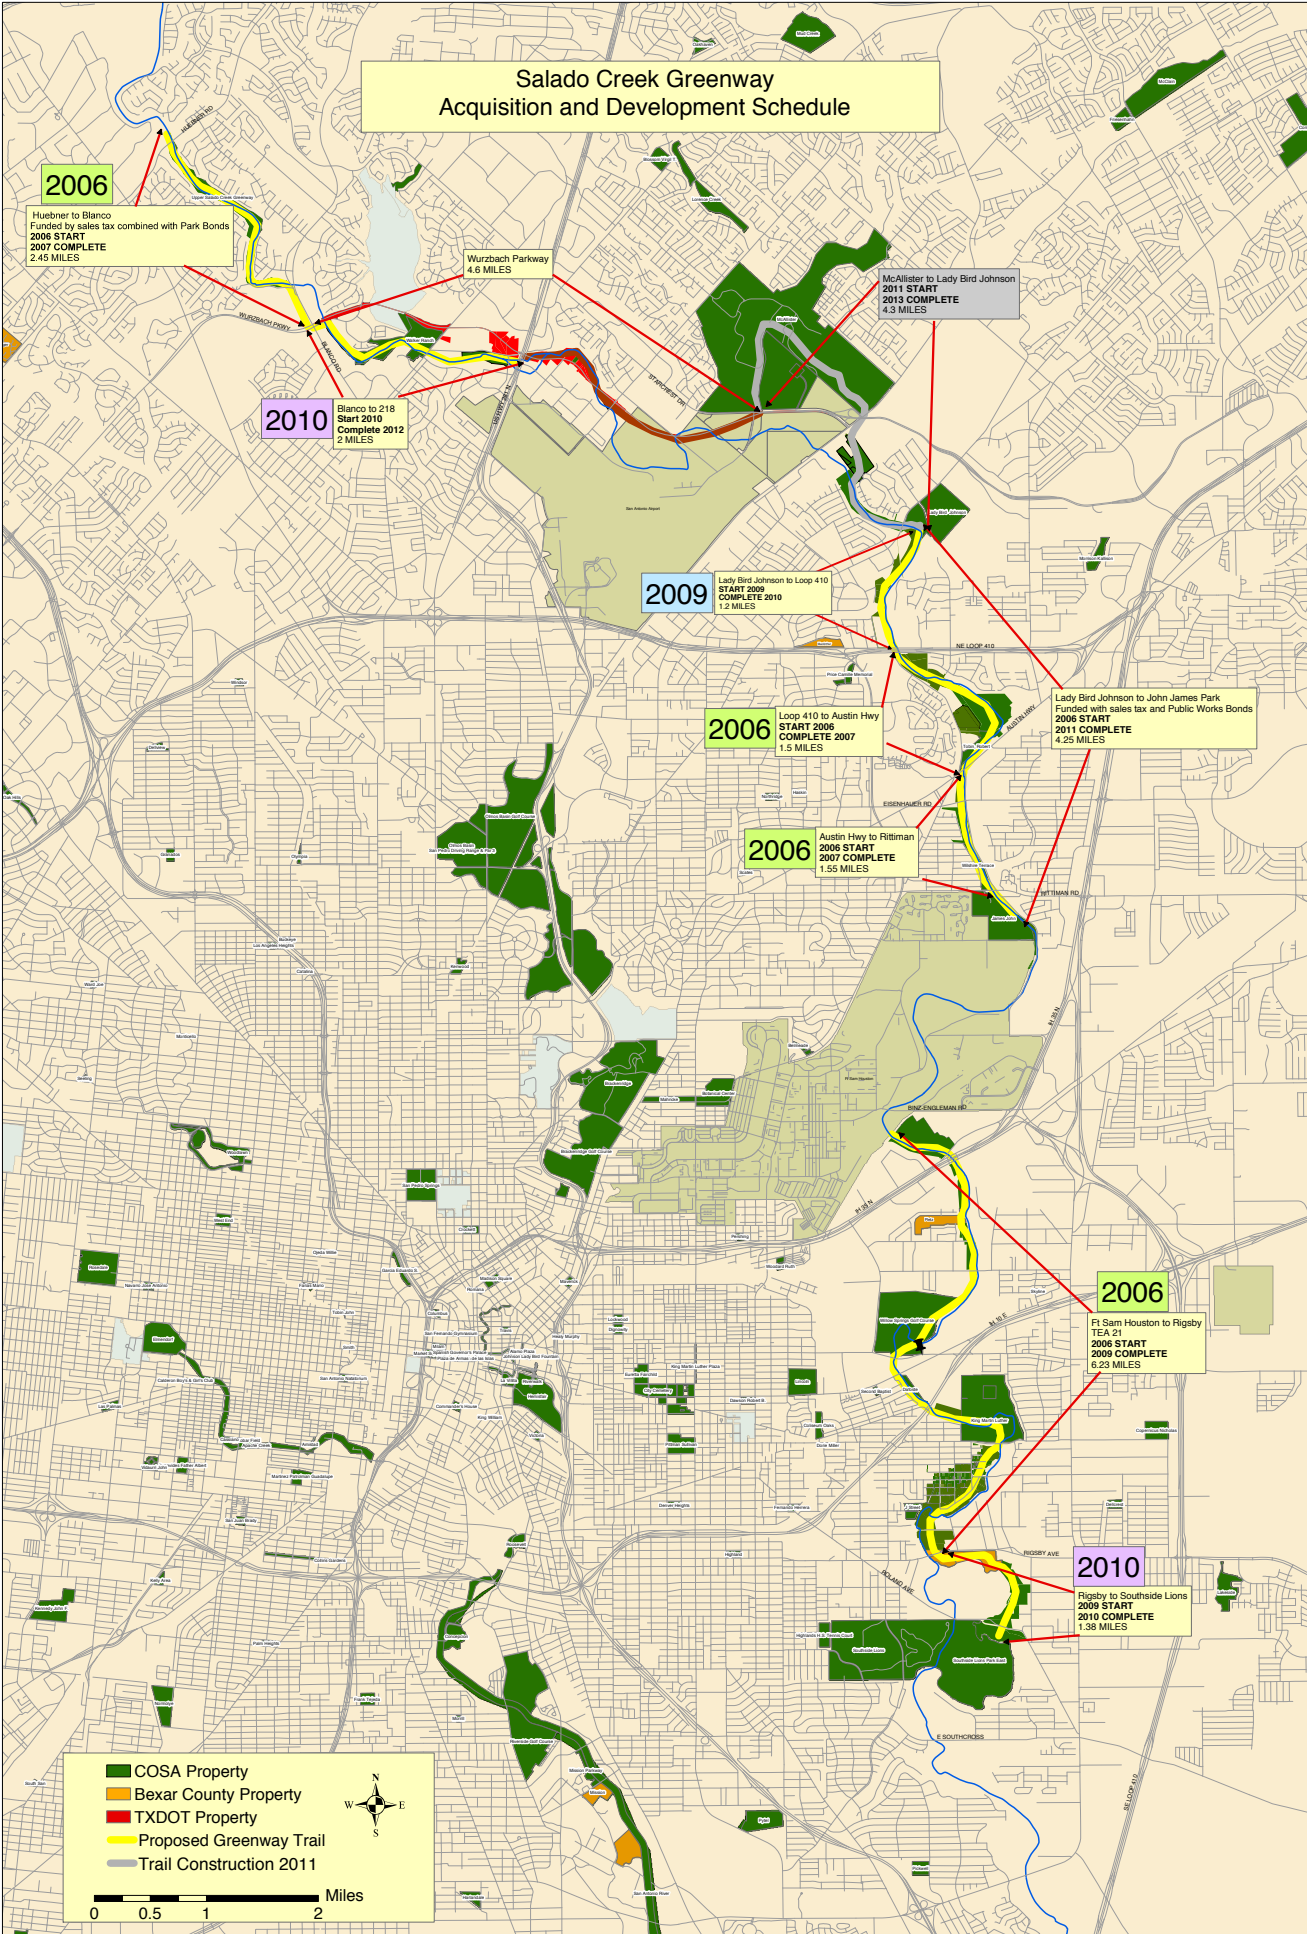

Salado Creek Greenway Acquisition and Development Schedule

COSA Property
 Bexar County Property
 TXDOT Property
 Proposed Greenway Trail
 Trail Construction 2011

0 0.5 1 2 Miles